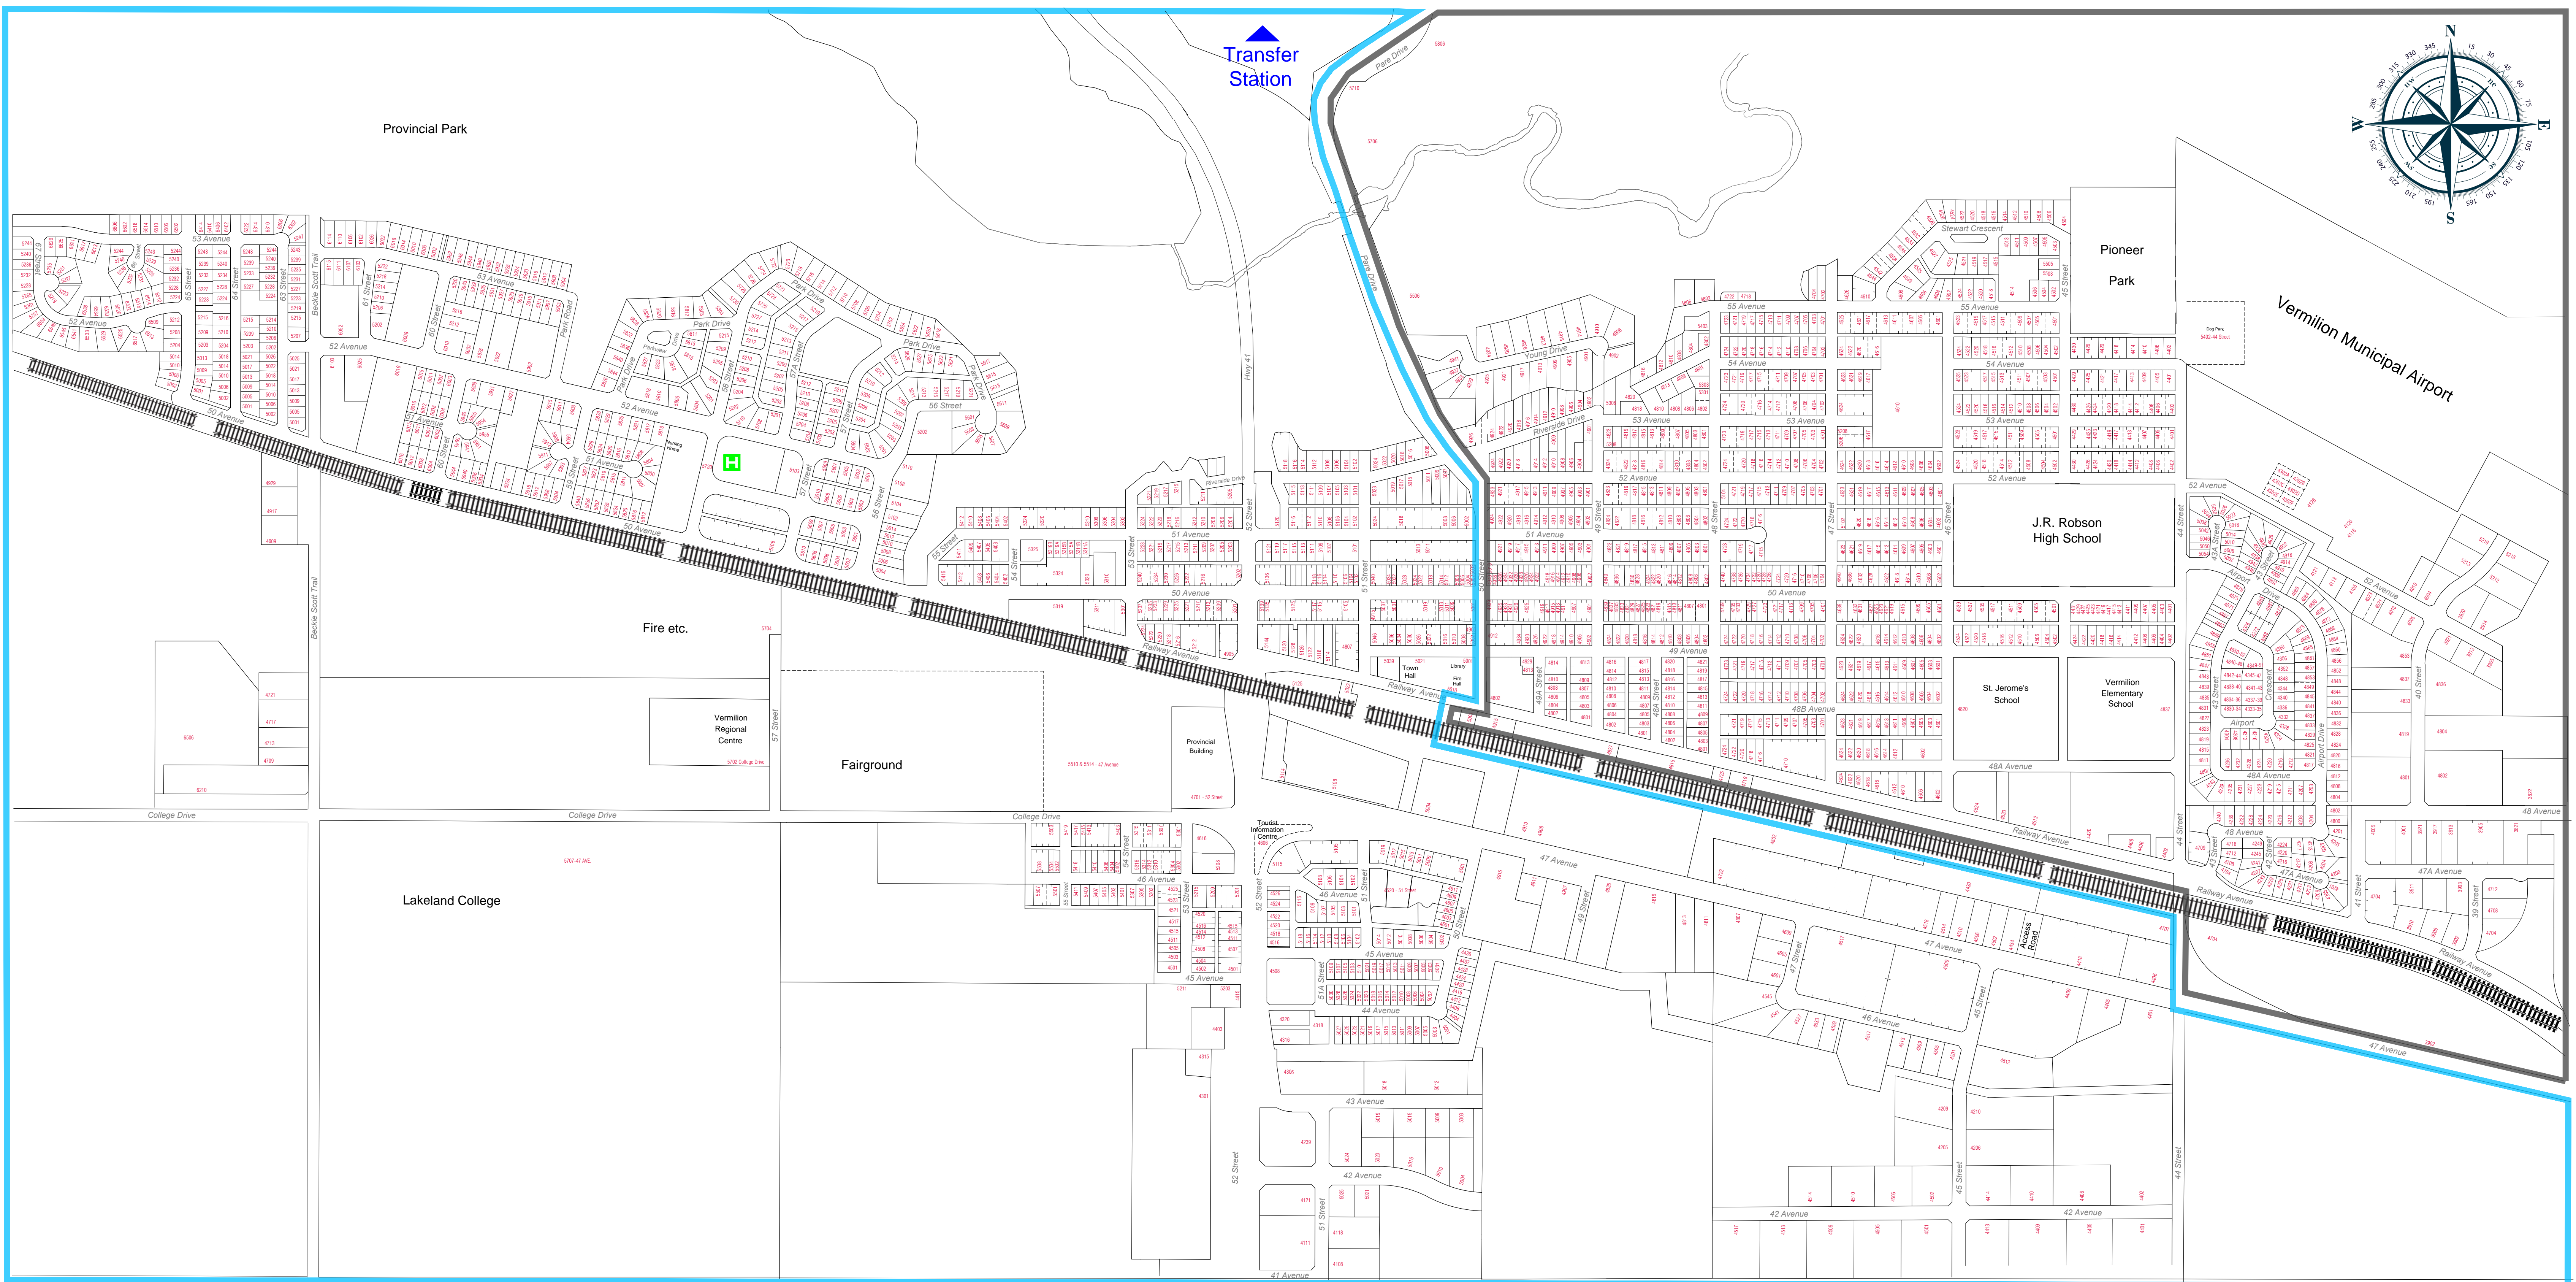

West of 50 Street

-  Organic Green Bin Pick Up
-  Recycle Blue Bag Pick Up
-  Garbage Black Bin Pick Up

South of Railway Tracks

-  Organic Green Bin Pick Up
-  Recycle Blue Bag Pick Up
-  Garbage Black Bin Pick Up

Residential Waste

Wednesday - Collection Day for Residents West of 50 Street and South of the Railway Tracks

Thursday - Collection Day for Residents East of 50 Street and North of the Railway Tracks

Organic Green Bins