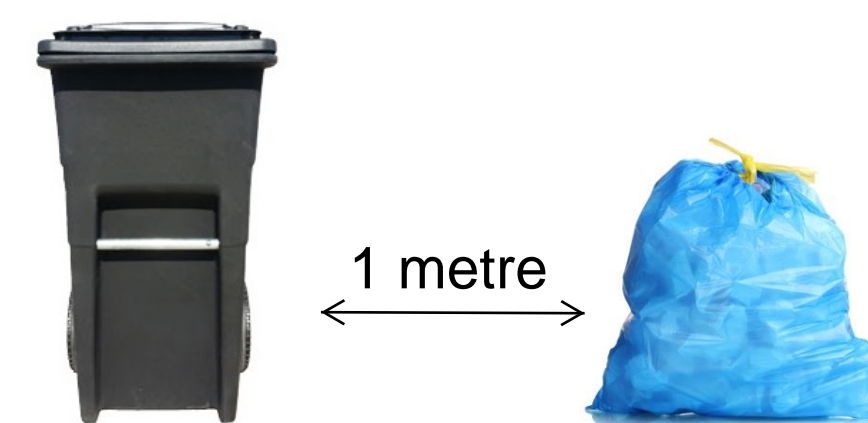

Garbage Black Bins

Black bins are picked up weekly
Place the bin on the street against the curb with 1 m clearance from any obstruction.